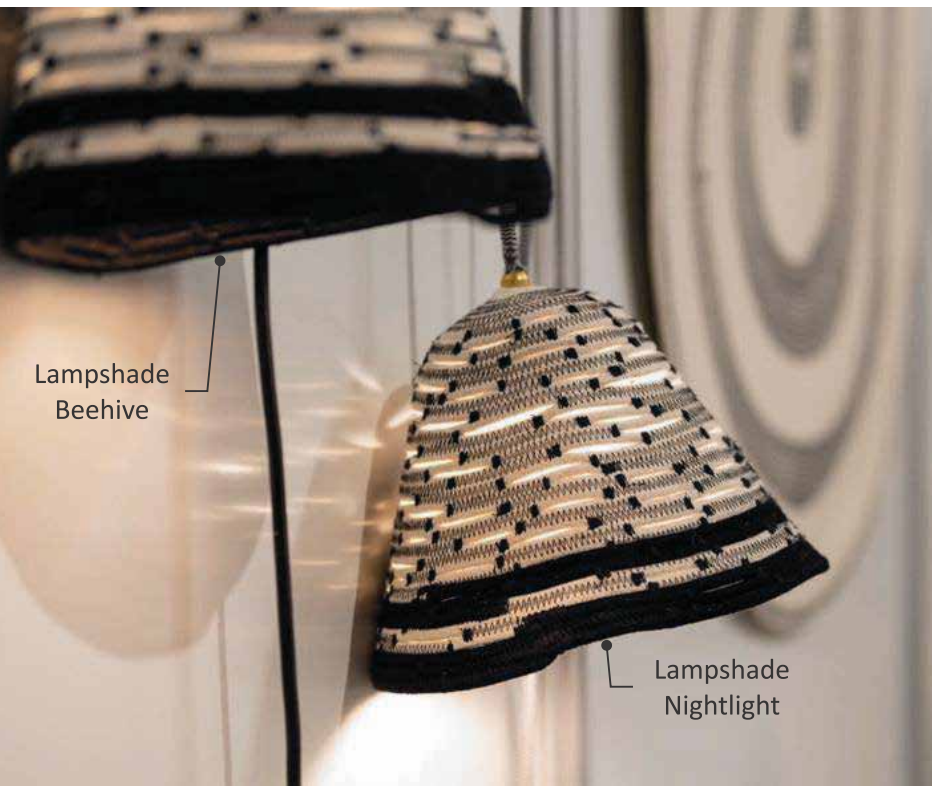

Lidded Basket Std

Bowl S

Bowl M

Cylinder Basket Std

Shopper Bag Black with Ivory Stripes

Lidded Cylinder Basket XL

Oval Basket S Full Black

Oval Basket L

Lampshade Beehive

Lampshade Nightlight